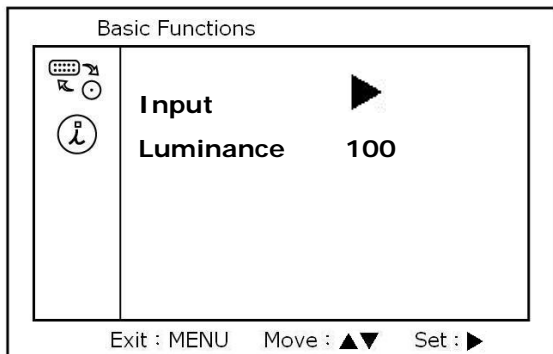

Key Pad

Function	Description
▲	Up/Luminance selection
▼	Down, CVBS mode/PC mode selection
◀	Left / Volume down
▶	Right / Volume up
MENU	Menu/Exit (Resume)

Remote Controller

Function	Description
Ⓜ	Suspend / Resume
🔇	Mute
▲	Normal mode : Luminance selection OSD mode : Up
▼	Normal mode : CVBS/PC input selection OSD mode : Down
◀	Left
▶	Right
MENU	Menu/Exit
📺	CVBS/PC input selection
AUTO	Using mode selection
+ VOL	Volume up
- VOL	Volume down

OSD (On Screen Display)

No source

Basic Functions

Function	Description
Input	Composite/PC
Luminance	0, 25, 50, 75, 100

PC - HV mode

Basic Functions

Function	Description
Input	Composite/PC
Luminance	0, 25, 50, 75, 100
Mode	User, Movie, P.P.T, Photo

Picture Setup

Function	Description
Brightness	0 - 100
Contrast	0 - 100
H Position	0 - 100
V Position	0 - 100

Color Turner

Function	Description
GAMMA	Mode 0 – Mode 15
R. Ratio	Total 250*
G. Ratio	
B. Ratio	